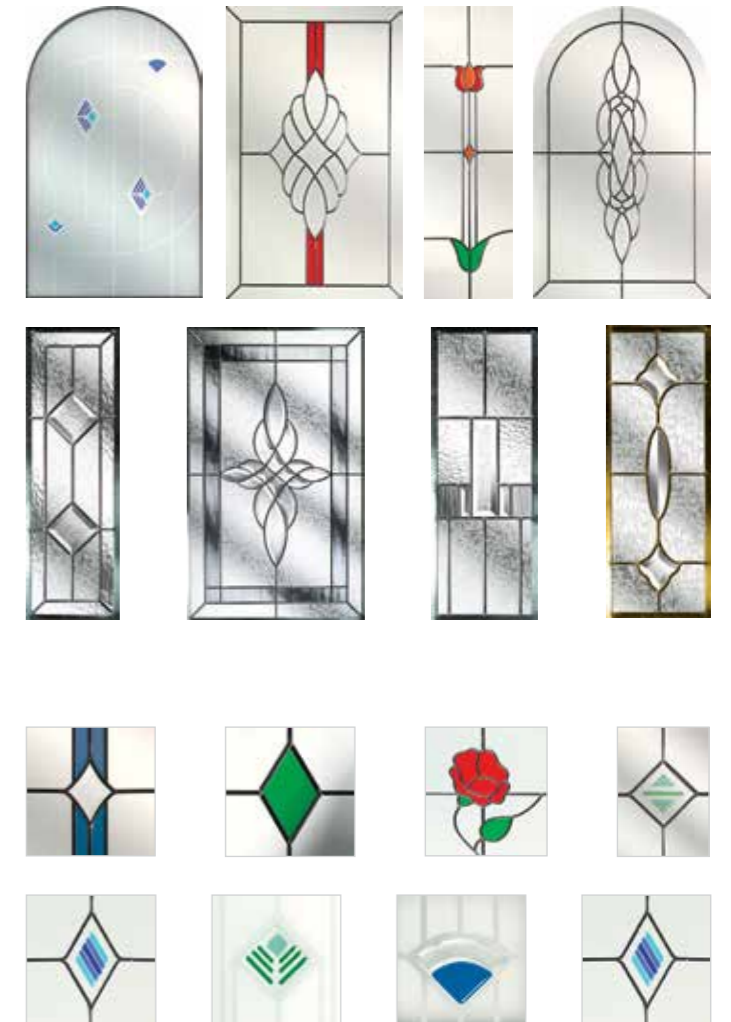

We are confident that our high quality hardware will add the perfect individual touch to your windows, doors or conservatory.

Hardware Colours

White, Black, Chrome and Gold are available. Other colours may be available on request.

Door Handles

Knockers

Window Handles

Letterplates

Numerals

Door Chains

Glass

Choose from a wide selection of decorative patterns and obscurity levels to match your door style - from floral to traditional and fusion to bevelled in a choice of colours.

We offer an array of feature and security glasses, available in standard toughened or laminated finishes. We have a wide range of decorative glass styles for you to select from!

Please speak with one of our team for details.