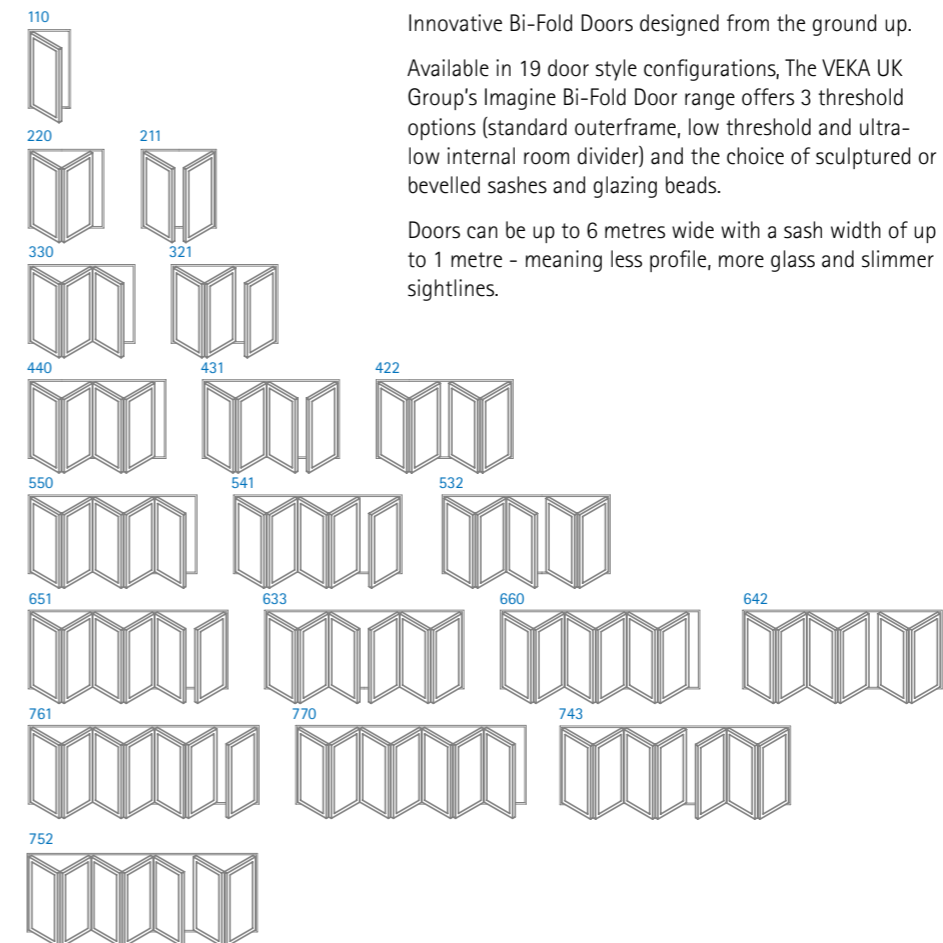

Bi-Fold Doors create synergy between rooms of all shapes and sizes to seamlessly connect your living space whether indoors or outdoors.

Before

After

The *Imagine* Bi-Fold Door makes an attractive alternative to a traditional sliding patio door, completely opening your home up to the garden or patio.

Imagine Bi-Fold Doors are available in a range of 19 different styles as shown - the choice is yours!

Innovative Bi-Fold Doors designed from the ground up.

Available in 19 door style configurations, The VEKA UK Group's *Imagine* Bi-Fold Door range offers 3 threshold options (standard outerframe, low threshold and ultra-low internal room divider) and the choice of sculptured or bevelled sashes and glazing beads.

Doors can be up to 6 metres wide with a sash width of up to 1 metre - meaning less profile, more glass and slimmer sightlines.

Ask for a copy of our Bi-Fold Doors brochure

Beautiful DOORS to transform your home.